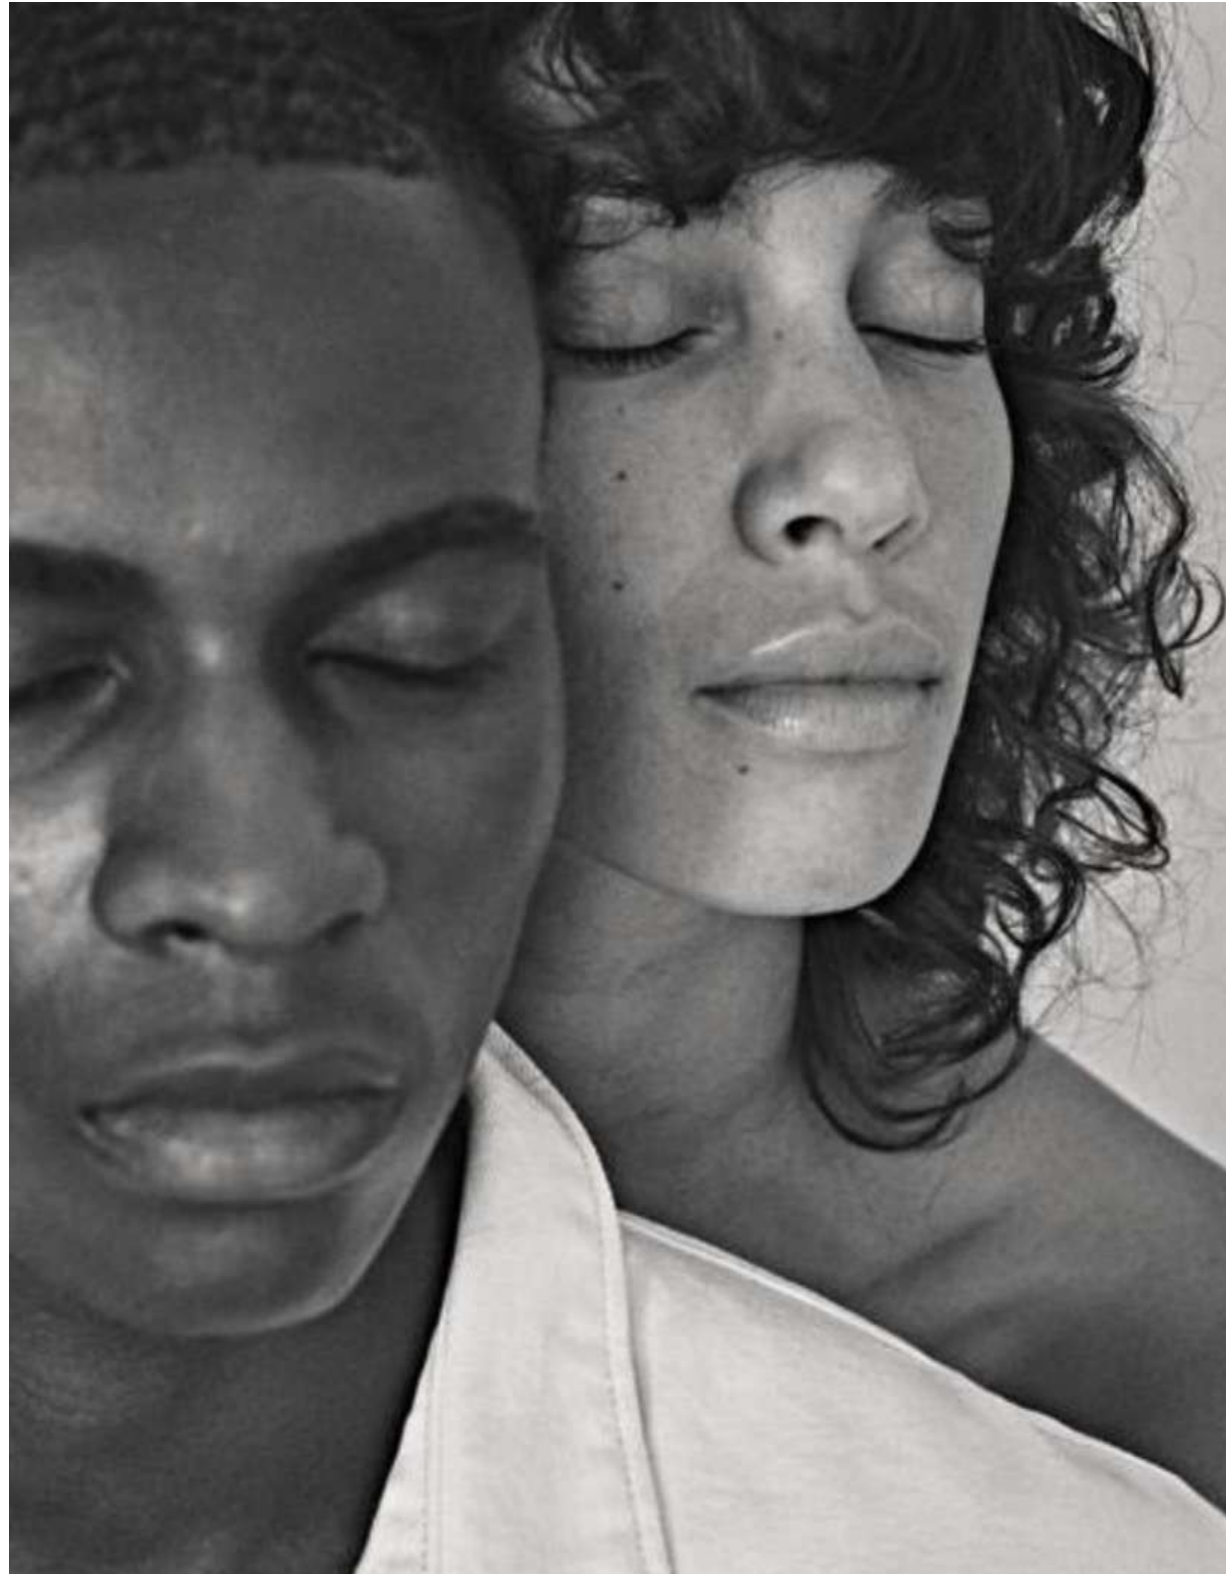

MM

Model Agent

MYLENE

Height	180
Bust	81
Waist	64
Hips	92
Shoes	40

Marion Mercier Agent

A close-up portrait of a woman with dark, curly hair, looking slightly to the left. She is wearing a white top with a black patterned strap. Overlaid on the image is a large, stylized 'MM' logo in a gold color. Below the logo is a horizontal gold line, and underneath that is the text 'Marion Mercier - Model Agent' in a gold, italicized serif font.