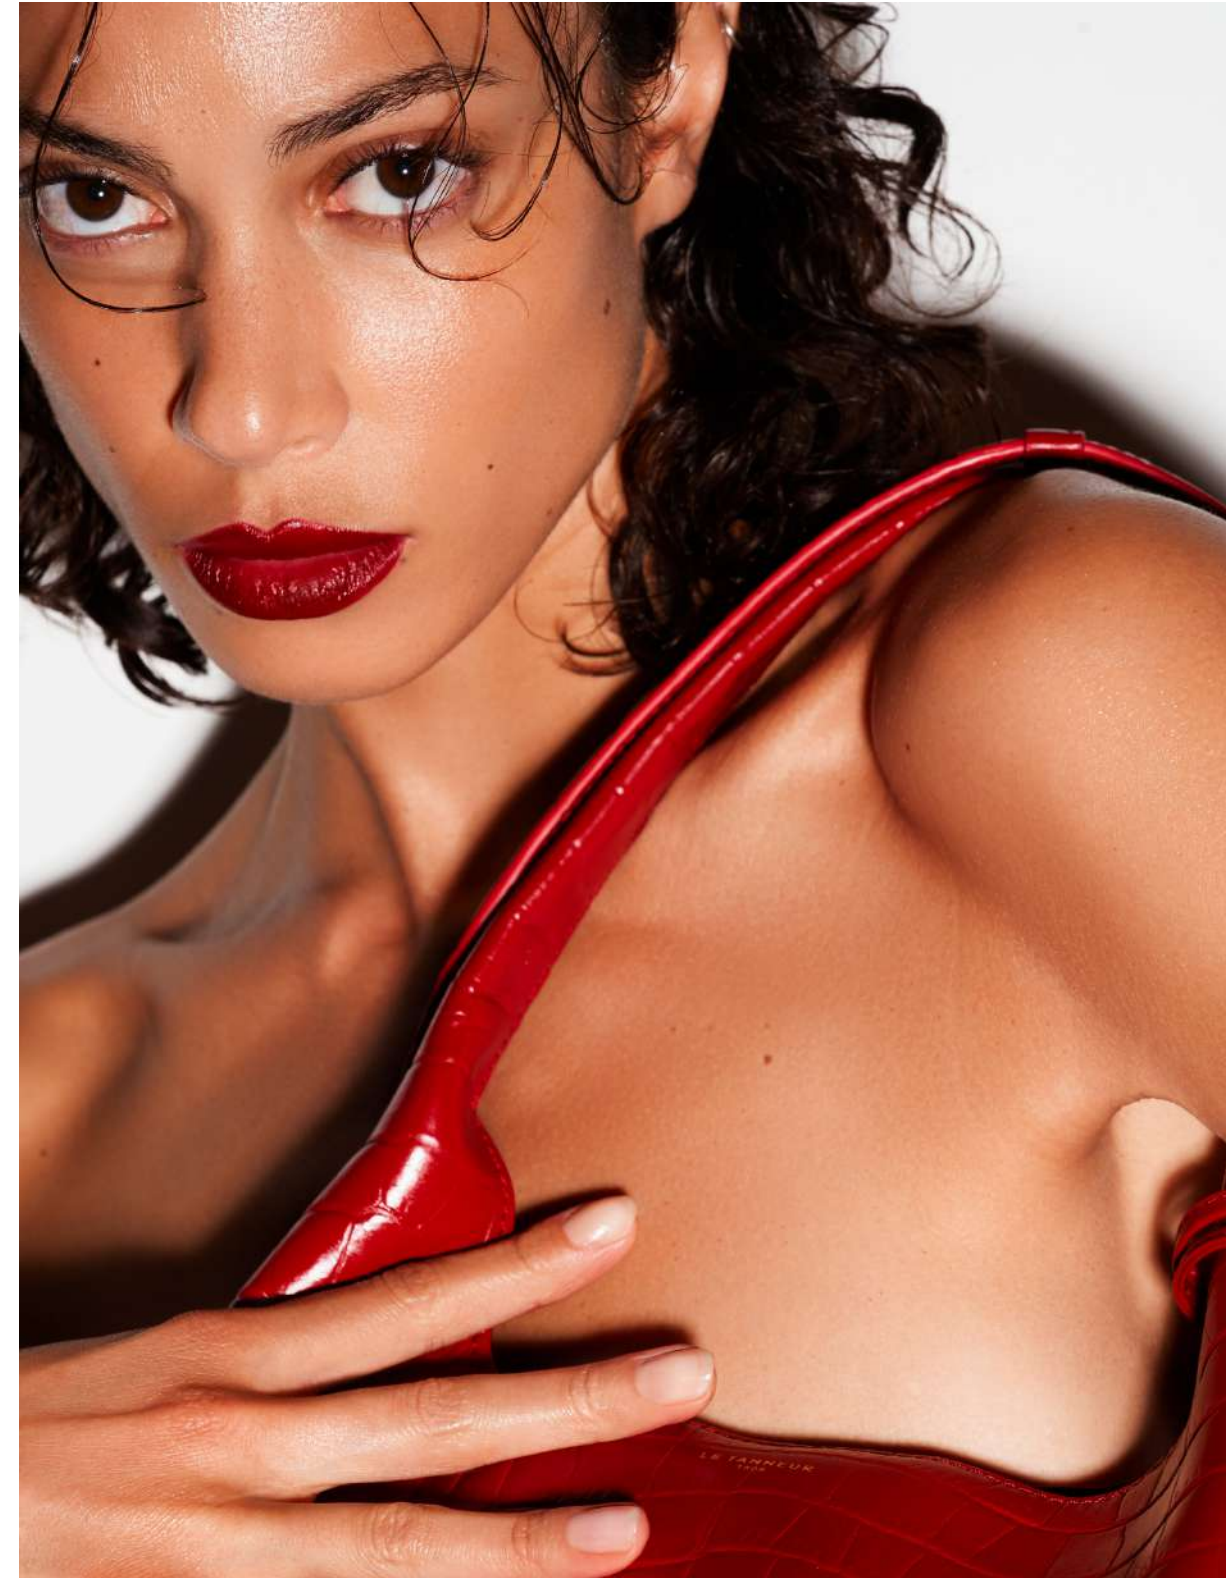

MM

Model Agent

MYLENE

Height	180
Bust	81
Waist	64
Hips	92
Shoes	40

Marion Mercier Agent

A close-up portrait of a woman with dark, curly hair, looking slightly to the left. She is wearing a white top with a black patterned strap. Overlaid on the image is a large, stylized 'MM' logo in a gold color. Below the logo is a horizontal gold line, and underneath that is the text 'Marion Mercier - Model Agent' in a gold, italicized serif font.