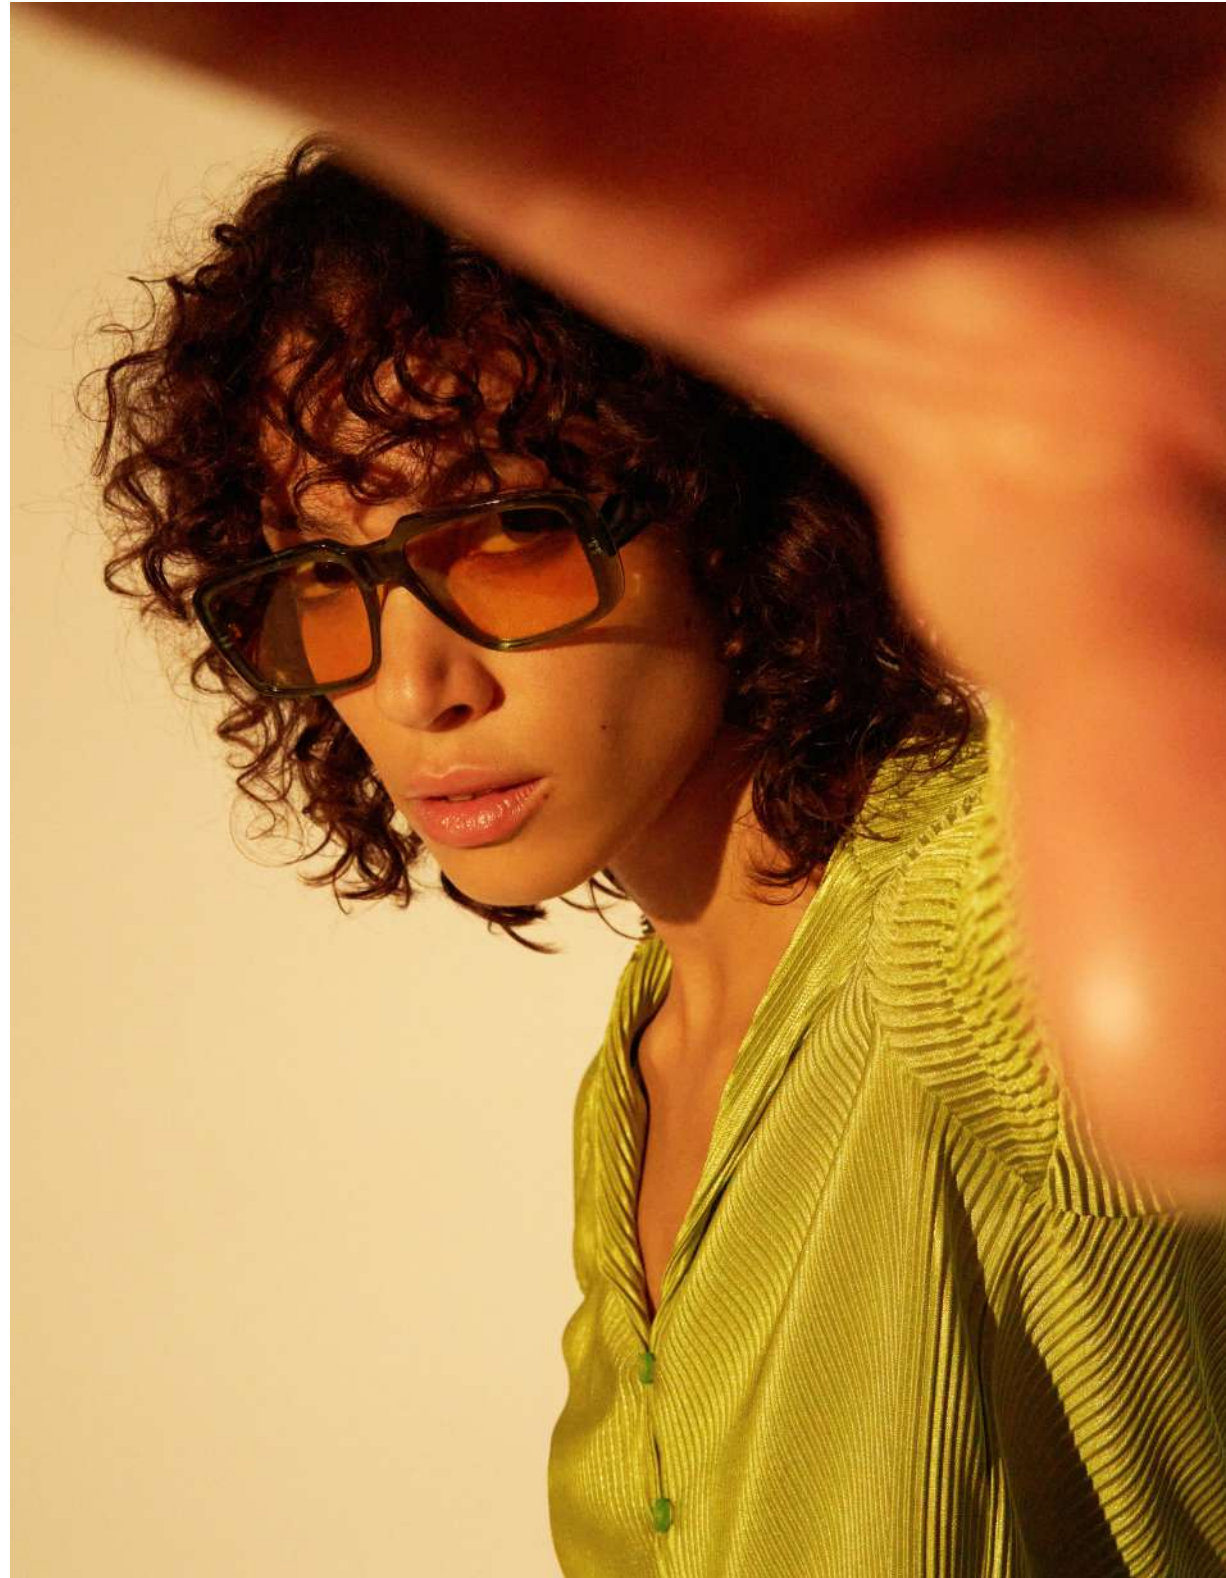

MM

Model Agent

MYLENE

Height	180
Bust	81
Waist	64
Hips	92
Shoes	40

Marion Mercier Agent

A close-up portrait of a woman with dark, curly hair, looking slightly to the left. She is wearing a white top with a black patterned strap. Overlaid on the image is a large, stylized 'MM' logo in a gold color. Below the logo is a horizontal gold line, and underneath that is the text 'Marion Mercier - Model Agent' in a gold, italicized serif font.