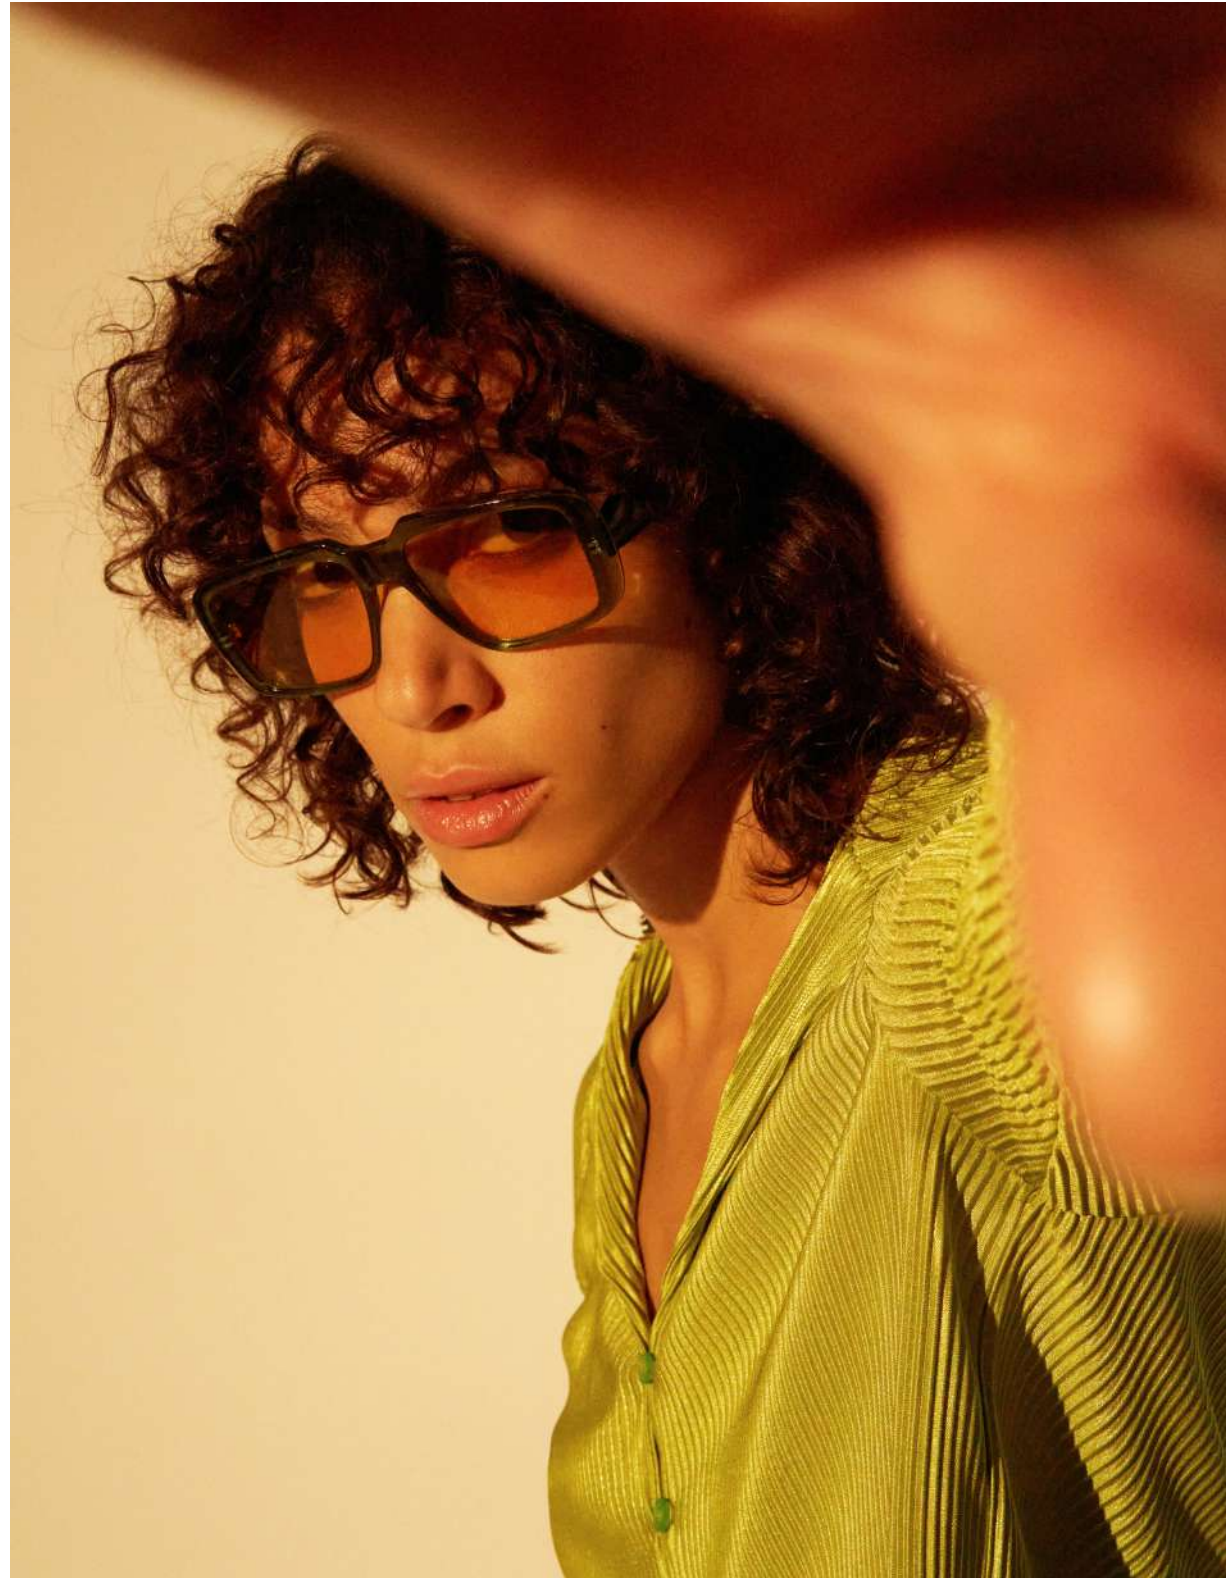

MM

Marion Mercier - Model Agent

Height 180

Bust 81

Waist 64

Hips 92

Shoes 40

MYLENE

Marion Mercier Agent

A close-up portrait of a woman's face, focusing on her eyes and nose. She has dark, curly hair and is wearing a white lace headpiece. A large, stylized, gold-colored 'MM' logo is overlaid on the center of her face, positioned over her nose and eyes. The logo consists of two 'M's side-by-side, with a thin horizontal line underneath them.