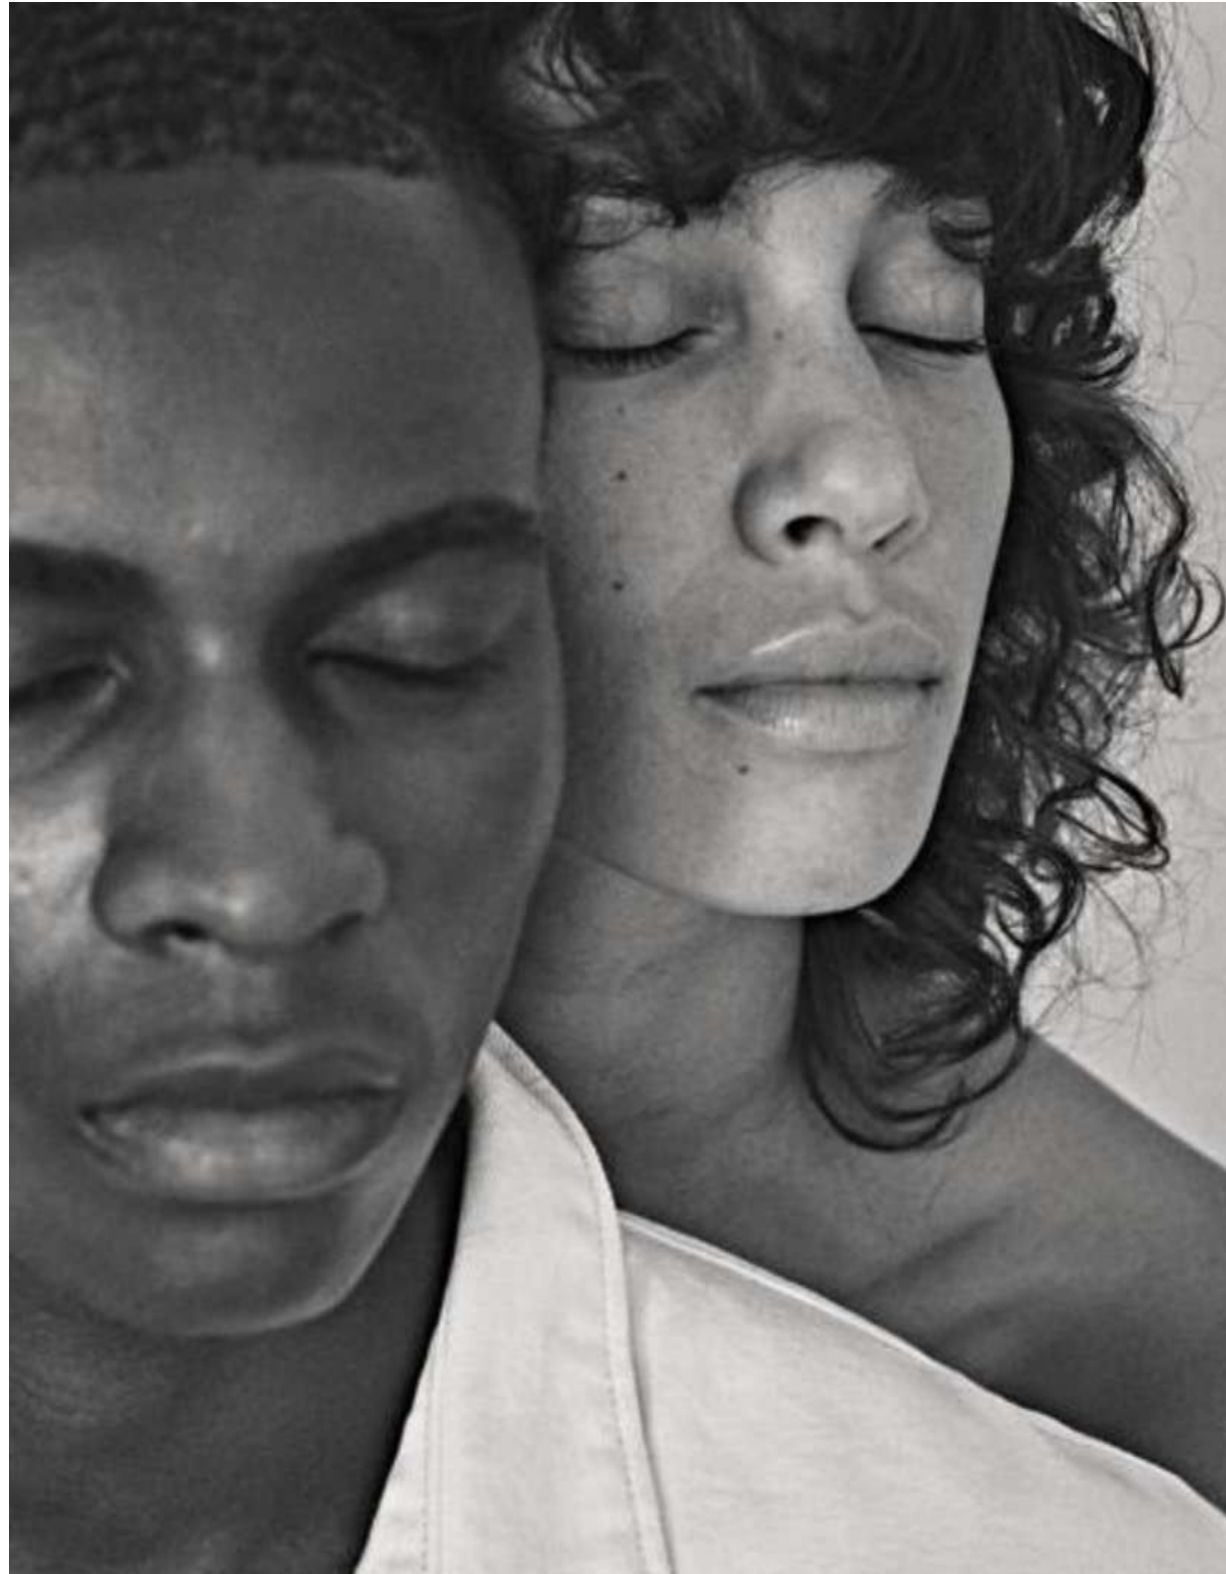

MM

Marion Mercier - Model Agent

Height 180

Bust 81

Waist 64

Hips 92

Shoes 40

MYLENE

Marion Mercier Agent

A close-up portrait of a woman's face, focusing on her eyes and nose. She has dark, curly hair and is wearing a white lace headpiece. A large, stylized, gold-colored 'MM' logo is overlaid on the center of her face, positioned over her nose and eyes. The logo consists of two 'M's side-by-side, with a thin horizontal line underneath them.