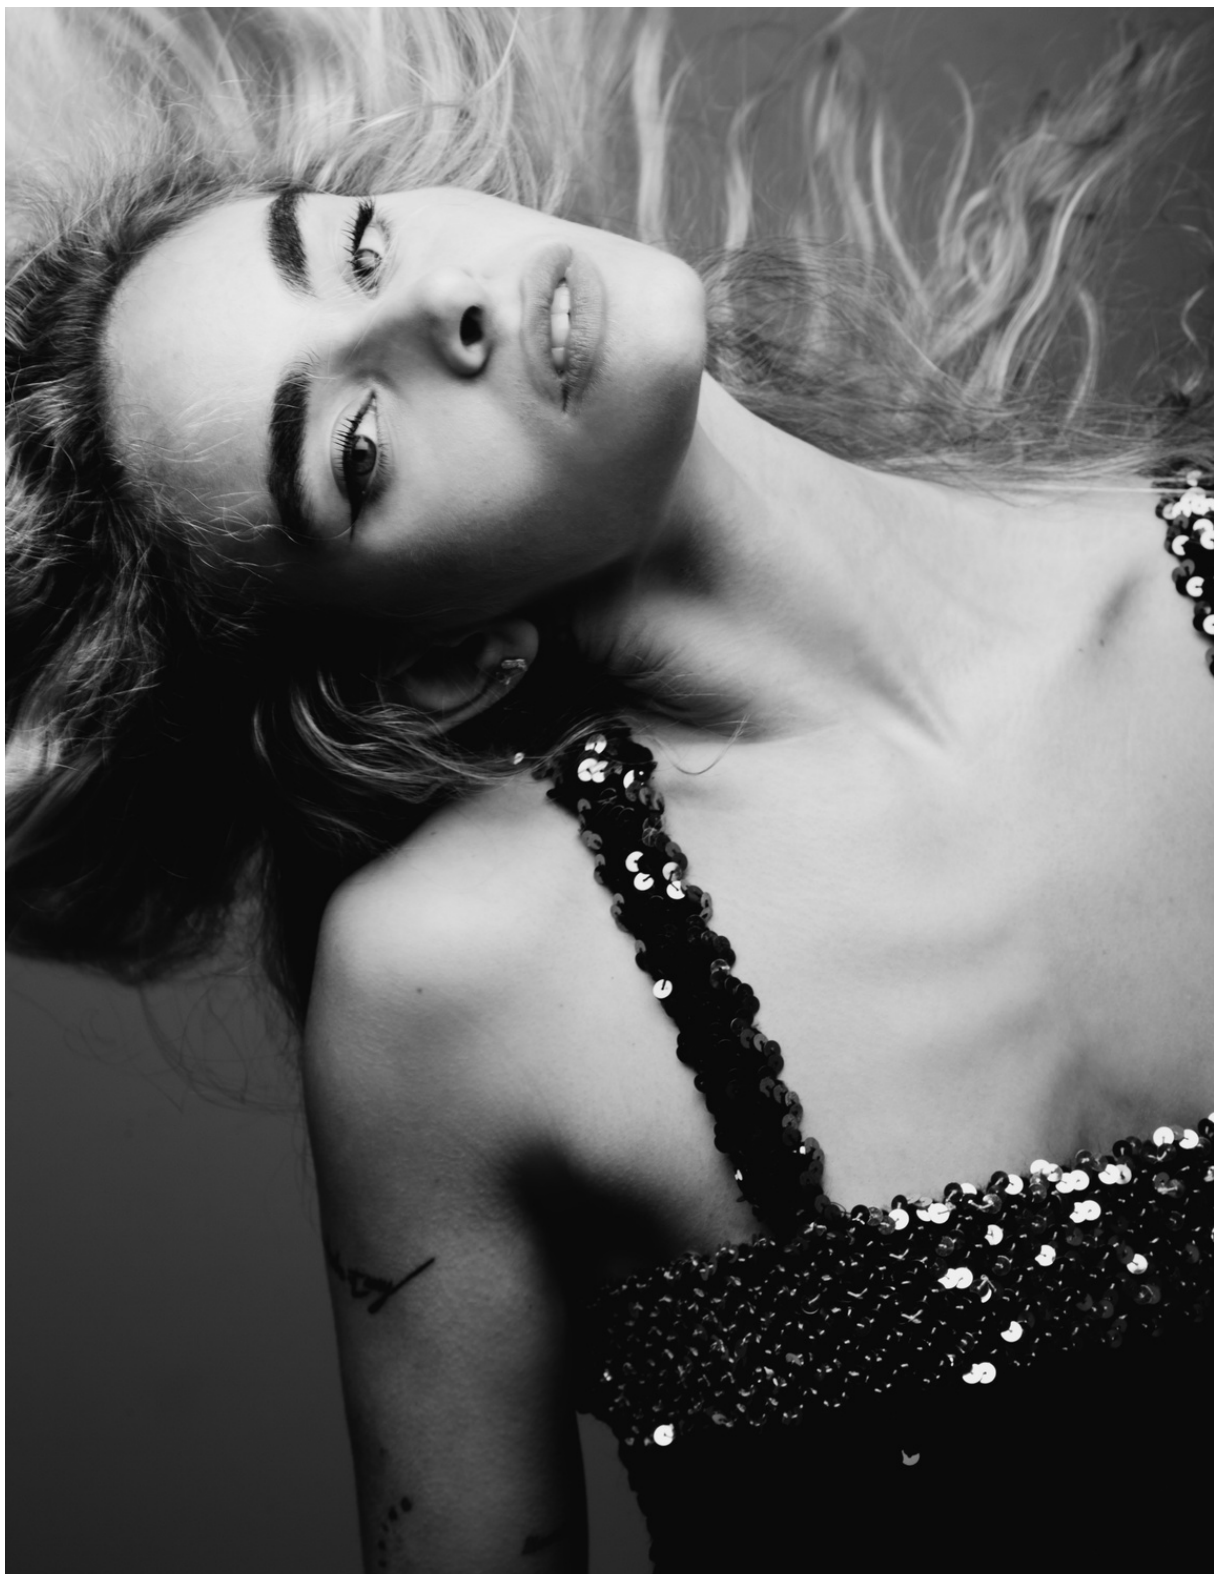

MM

Marion Mercier - Model Agent

Marion Mercier Agent