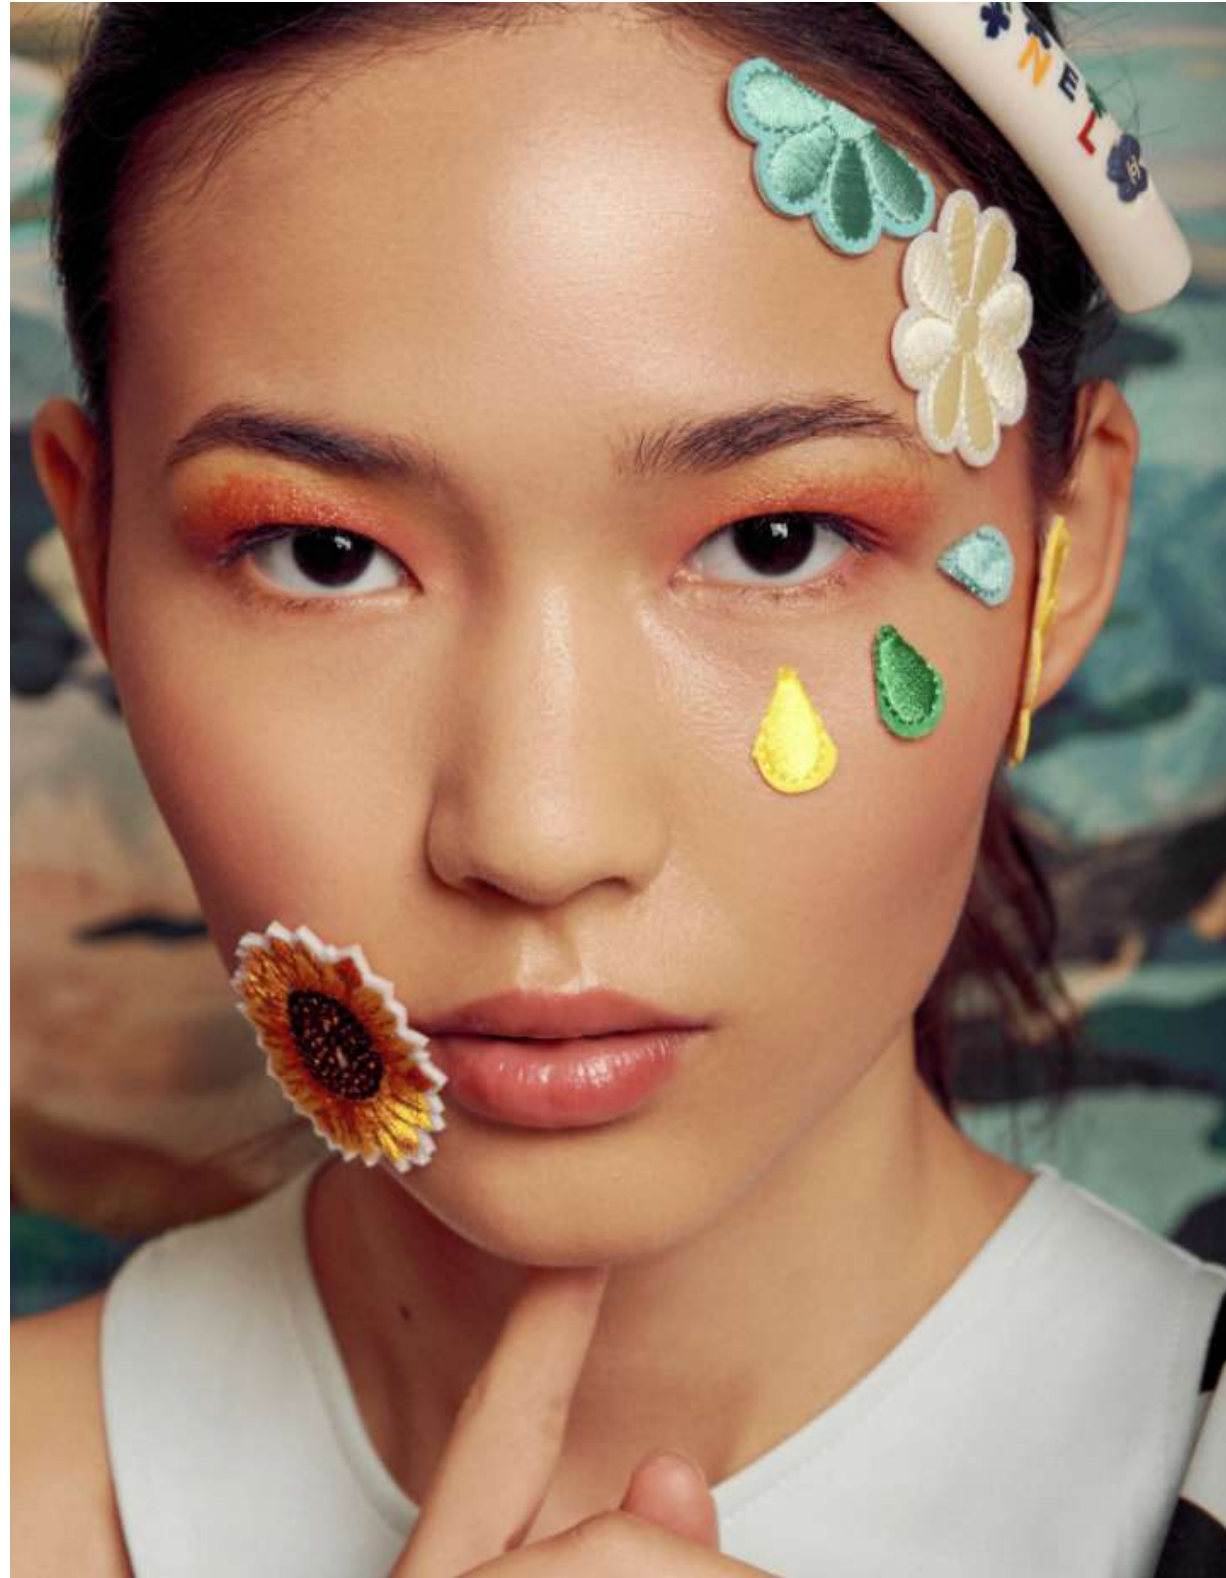

Marion Mercier Model Agent

ALUA

Height 176

Bust 84

Waist 58

Hips 89

Shoes 37

Marion Mercier Agent

A close-up portrait of a woman's face, focusing on her eyes, nose, and lips. She has dark hair and is looking slightly to the right. The background is dark and out of focus. Overlaid on the center of her face is a large, stylized, gold-colored logo consisting of the letters 'MM' in a serif font, with a horizontal line underneath.